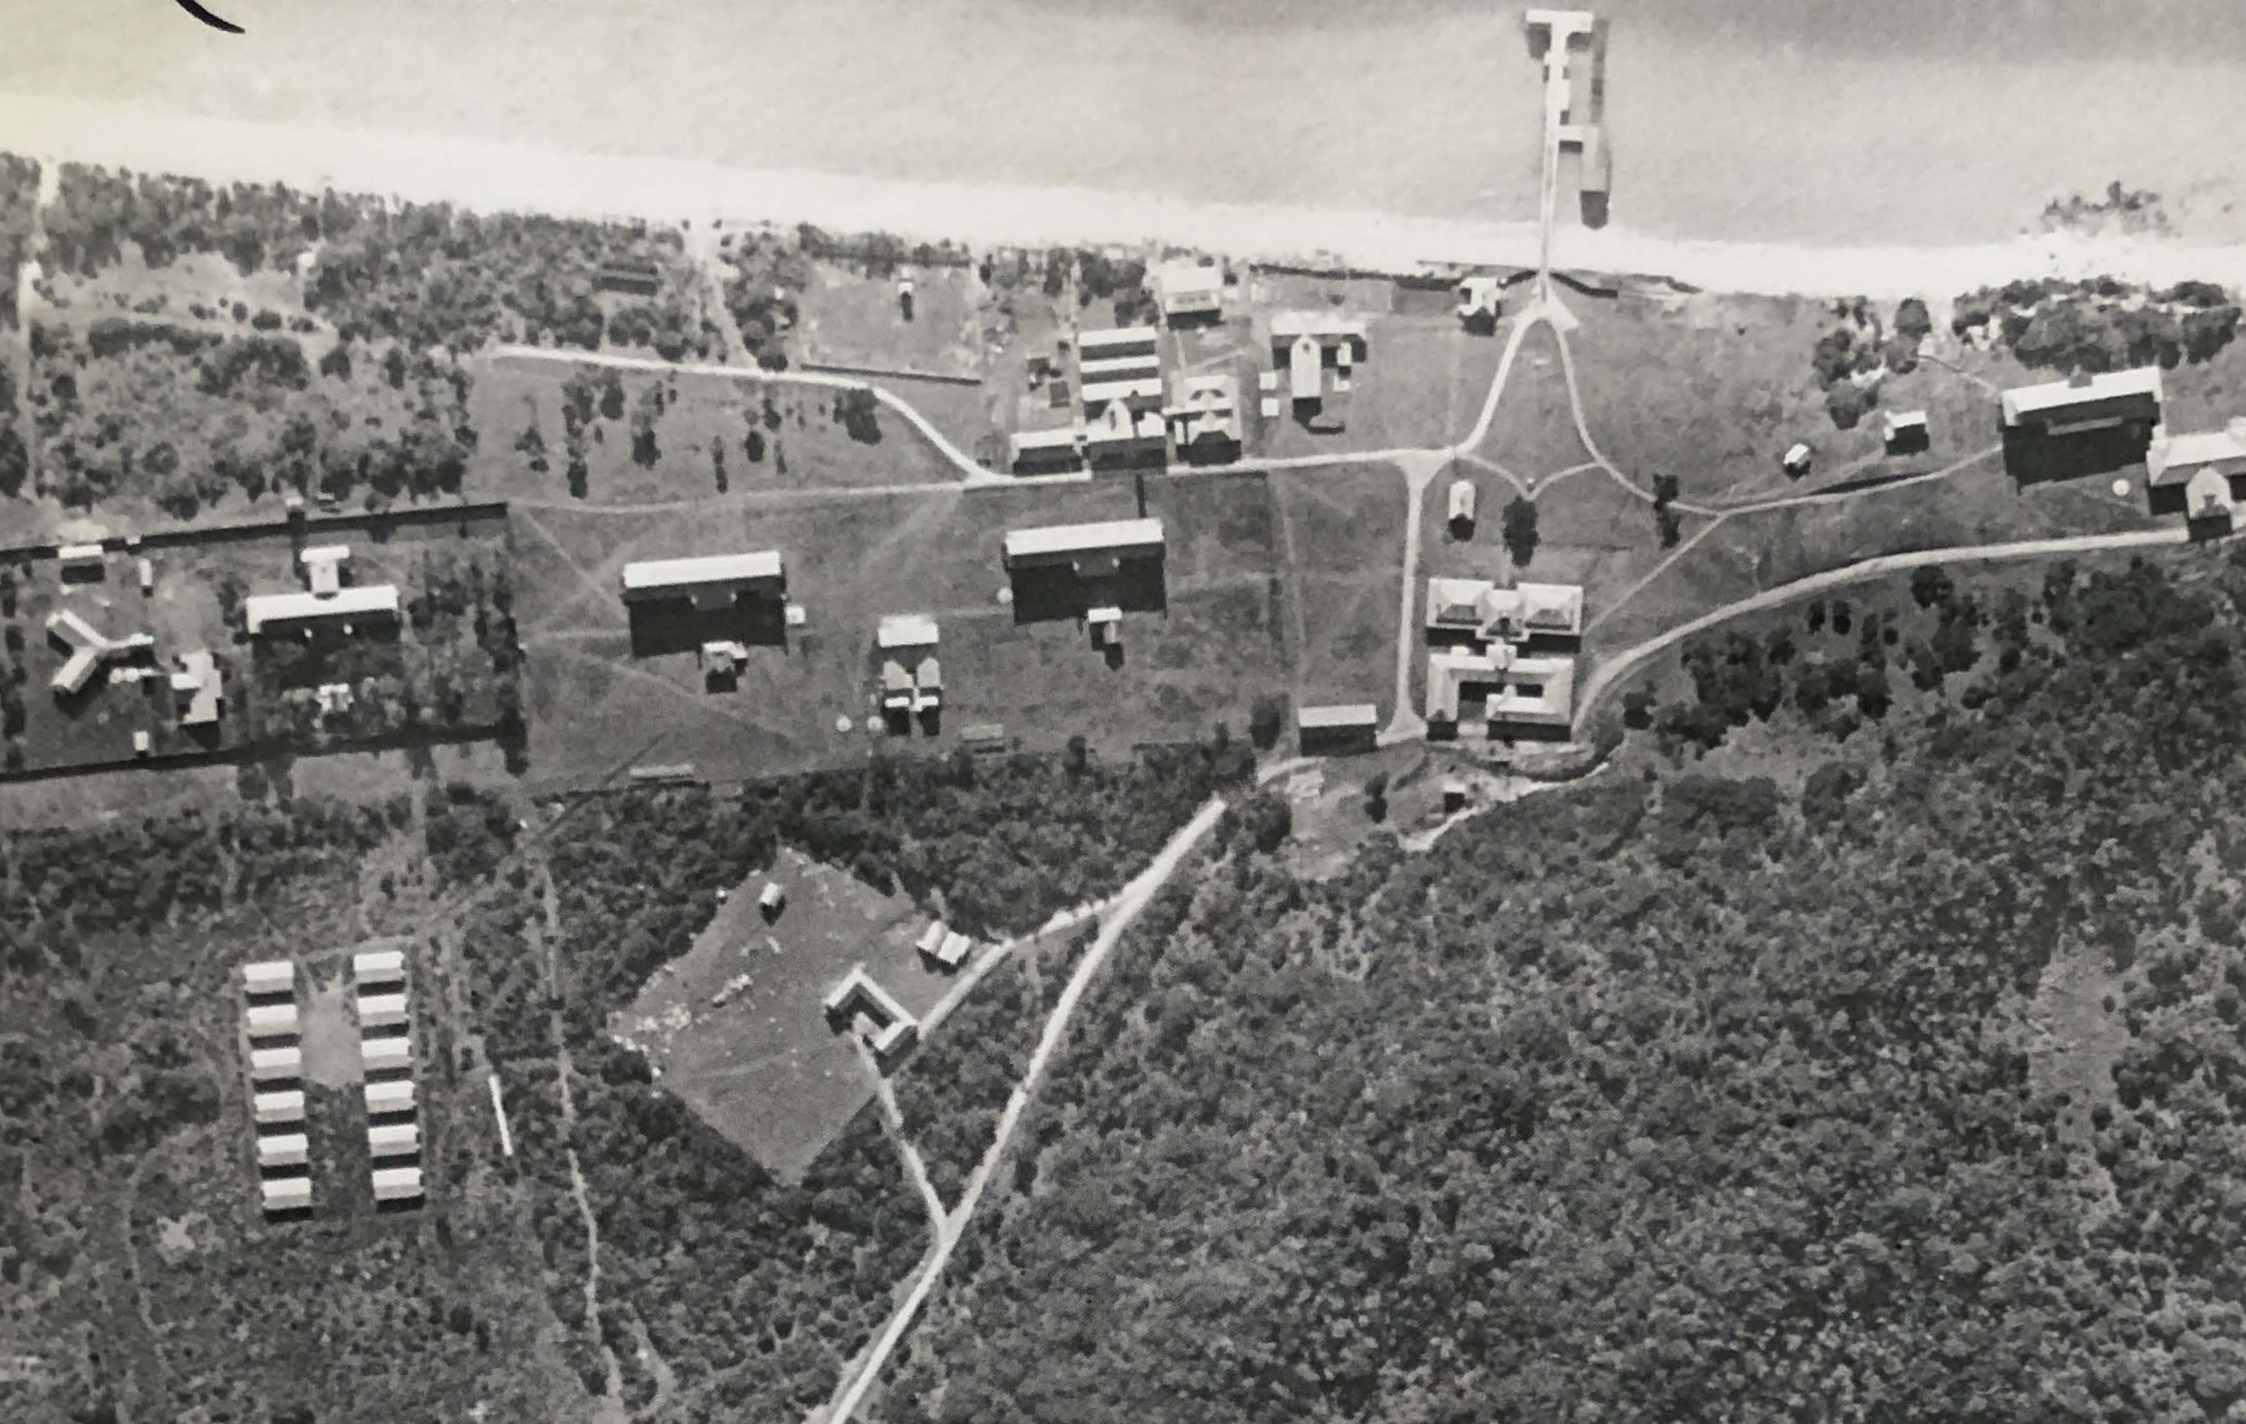

BLACKROOM GALLERY

Neil Williams
Quarantine
19 - 31 December 2021

Quarantine

Neil Williams' exhibition 'Quarantine' is the body of work created through his artist's residency at Point Nepean on the tip of the Mornington Peninsula in May 2021 (ironically cut short due to a pandemic lockdown). Neil has researched and explored the quarantine station and its history in great detail. In his distinct style he has rebuilt images of this historically significant area, recreating the station's buildings in the landscape as they would have appeared when established.

The residency at Point Nepean allowed me to spend many hours amongst these buildings, often alone after the park had closed to other visitors. There is love in these structures, along with sadness, loneliness and heartache.. I imagined spending months at sea on the journey to a new life - living in dark, confined galleys on a ship amongst diseases like typhoid and dysentery. Losing loved ones along the way, to finally arrive and be detained in quarantine until the infection had passed. The setting of the quarantine station is very beautiful, but would have been terrifying at the same time.

From the studio at the Boatman's cottage I could see out to the heads of Port Phillip Bay as I painted, and I would imagine the next ship arriving at the quarantine station."

Quarantine

Sullivans

oil on canvas
85x90cm (88.5x93.5cm framed)
\$4200